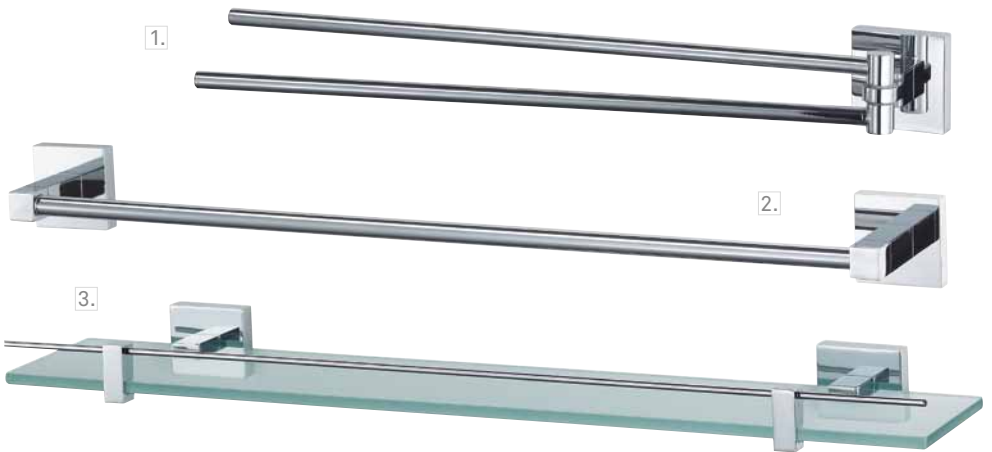

Badgreep 30 cm

Chroom	233238	€31.95
TEC	233255	€36.95