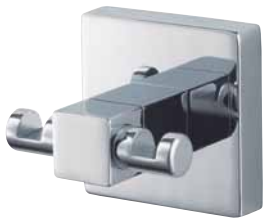

Haak dubbel

Chroom	233247	€19.99
TEC	233263	€21.99

Reserverolhouder

Chroom	233249	€24.99
TEC	233265	€25.95

Handdoekring

Chroom	233237	€23.99
TEC	233254	€26.50

Badgreep 30 cm

Chroom	233238	€31.95
TEC	233255	€36.95

1. Handdoekhouder draaibaar 42.3 cm

Chroom	233243	€38.95	TEC	233259	€41.95

2. Wandhanddoekhouder 60 cm

Chroom	233240	€37.95	TEC	233257	€39.95

3. Planchet 60 cm

Chroom	233234	€42.95	TEC	233251	€46.95