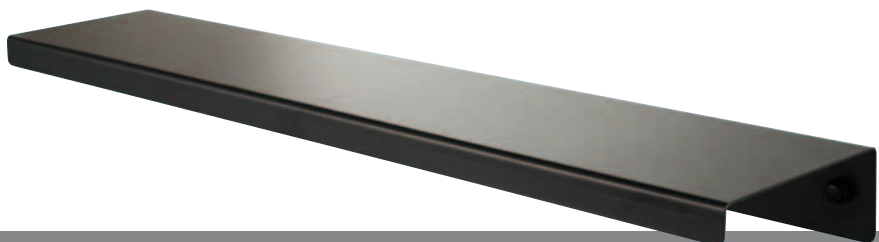

Planchet

Zwart 351773 €42.95