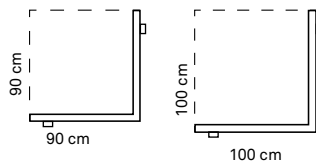

Douchebak. Inclusief douchebaksifon en afvoerrooster

Afm. 90x90 cm

Afm. 100x100 cm

Wit + rooster chroom 327197

€345.-

Wit + rooster chroom 327199

€375.-

Wit + rooster RVS 327198

€345.-

Wit + rooster RVS 327200

€375.-

Vloermontageset hoekinstap

Afm. 90x90 cm

Afm. 100x100 cm

Chroom 329156

€59.95

Chroom 329158

€62.95

RVS 329157

€59.95

RVS 329159

€62.95