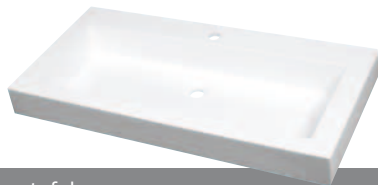

Force wastafels

Wastafel 100 cm. Afm. (hxbxd): 10x100x48 cm

Wastafel 125 cm. Afm. (hxbxd): 10x125x52 cm

Wit 273772

€189.-

Wit

273777

€200.-