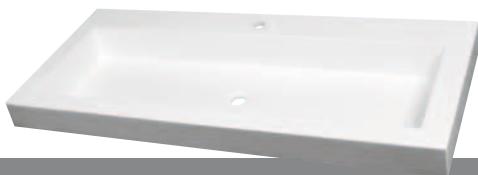

Force wastafels

Wastafel 100 cm. Afm. (hxbxd): 10x100x48 cm

Wastafel 125 cm. Afm. (hxbxd): 10x125x52 cm

Wit 273772

€189.-

Wit

273777

€200.-