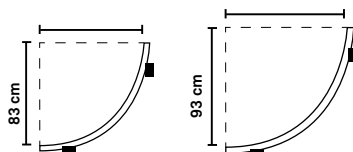

Vloermontageset kwartrond

Afm. 90x90 cm of 100x100 cm

Chroom 90x90 cm	391068	€89,-	Chroom 100x100 cm	391069	€96.50