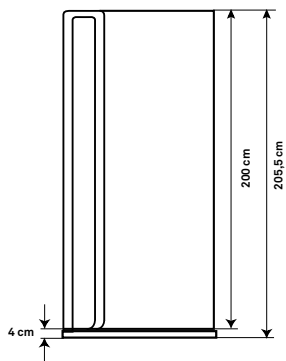

Nisdeur (links- of rechtsdraaiend)

Breedte 90, 100 of 120 cm (Excl. douchebak, kraan en accessoires)

Chroom 90 cm	368162	€609,-	Chroom 120 cm	368164	€679,-
Chroom 100 cm	368163	€629,-			

Douchebak

Afm. 90x90, 100x100 of 120x90 cm. Inclusief douchebaksifon en afvoerrooster.

Wit + rooster chroom 90x90 cm	327197	€345,-	Wit + rooster chroom 120x90 cm	327201	€455,-
Wit + rooster chroom 100x100 cm	327199	€375,-			

Vloermontageset nisdeur

Afm. 90 tot 120 cm

Chroom	391071	€50.95