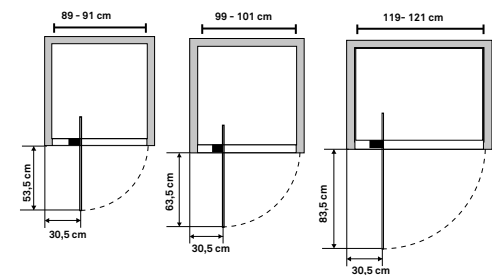

Nisdeur (links- of rechtsdraaiend)

Breedte 90, 100 of 120 cm (Excl. douchebak, kraan en accessoires)

Chroom 90 cm	368162	€609,-	Chroom 120 cm	368164	€679,-
Chroom 100 cm	368163	€629,-			

Douchebak

Afm. 90x90, 100x100 of 120x90 cm. Inclusief douchebaksifon en afvoerrooster.

Wit + rooster chroom 90x90 cm	327197	€345,-	Wit + rooster chroom 120x90 cm	327201	€455,-
Wit + rooster chroom 100x100 cm	327199	€375,-			

Vloermontageset nisdeur

Afm. 90 tot 120 cm

Chroom	391071	€50.95