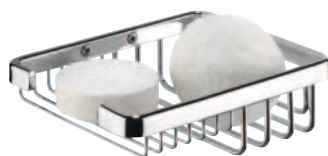

Flacon-/spionshouder klein

Chroom 119834 €34.95

RVS 318241 €19.50